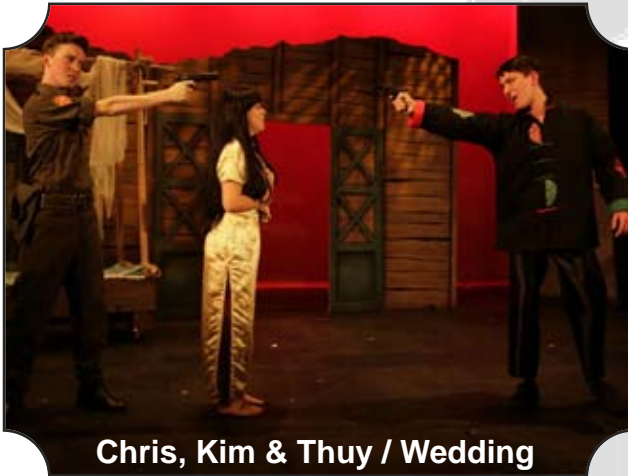

Please note some costumes may vary.

We also have Military Guns, Helmets and Props available for Hire

Viet Cong

Thuy & Kim

Chris, Kim & Thuy / Wedding

Kim Dreamland

Gi / Embassy

Embassy