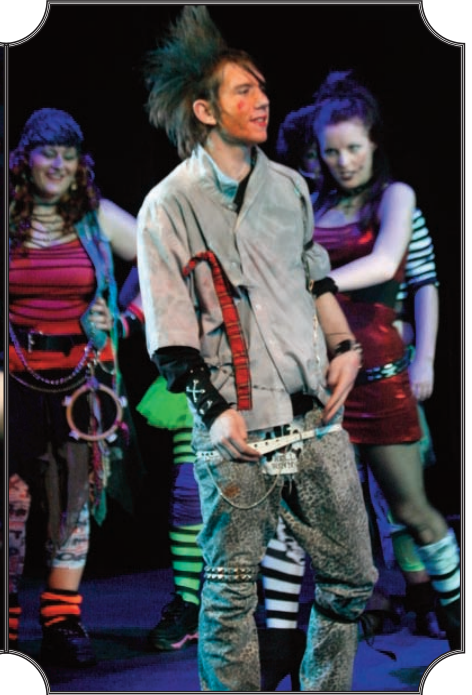

www.arielhire.co.uk - 01444 254466/250407 - arielhire@arielct.com

ARIEL THEATRICAL HIRES

We are here to help you. So please do not hesitate to contact us with any questions you may have regarding our costumes. Please note some costumes may vary.

01444 254466/250407 www.arielhire.co.uk