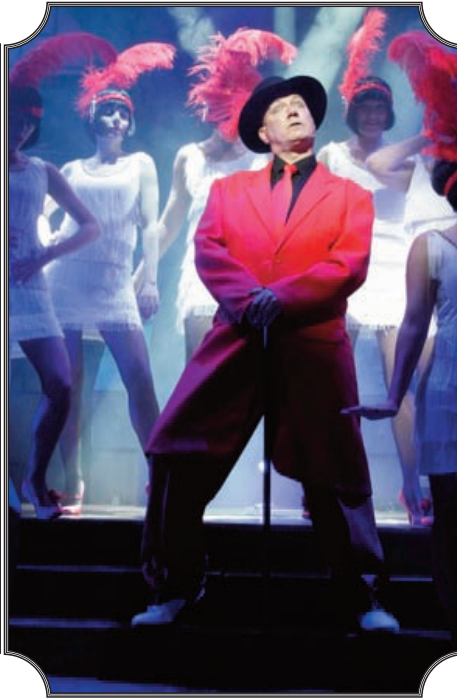

Herod & Dancers