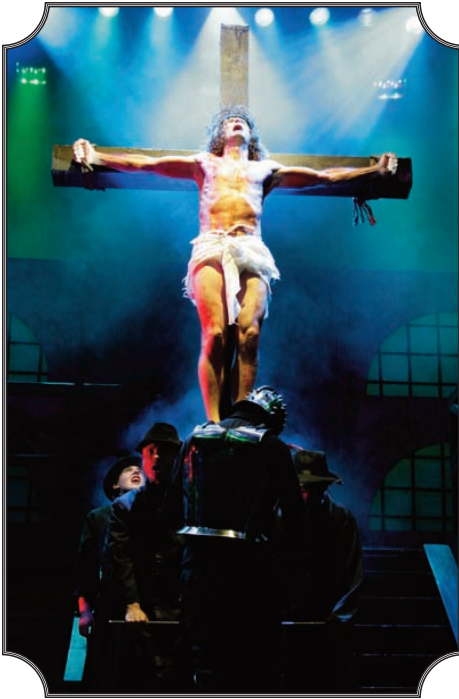

Herod & Dancers

Judas & Priests

Ensemble

Ensemble Temple Scene

Leper

Ensemble Temple Scene

Guard & Taunters

Judas and Dark SuprStar Dancers

ARIEL THEATRICAL HIRES

JESUS CHRIST SUPERSTAR

www.arielhire.co.uk - 01444 254466/250407 - arielhire@arielct.com

Crucifixion

Pilate, Jesus & Guards

Mix

Jesus, Simon, Peter & Disciples

Mary & Jesus